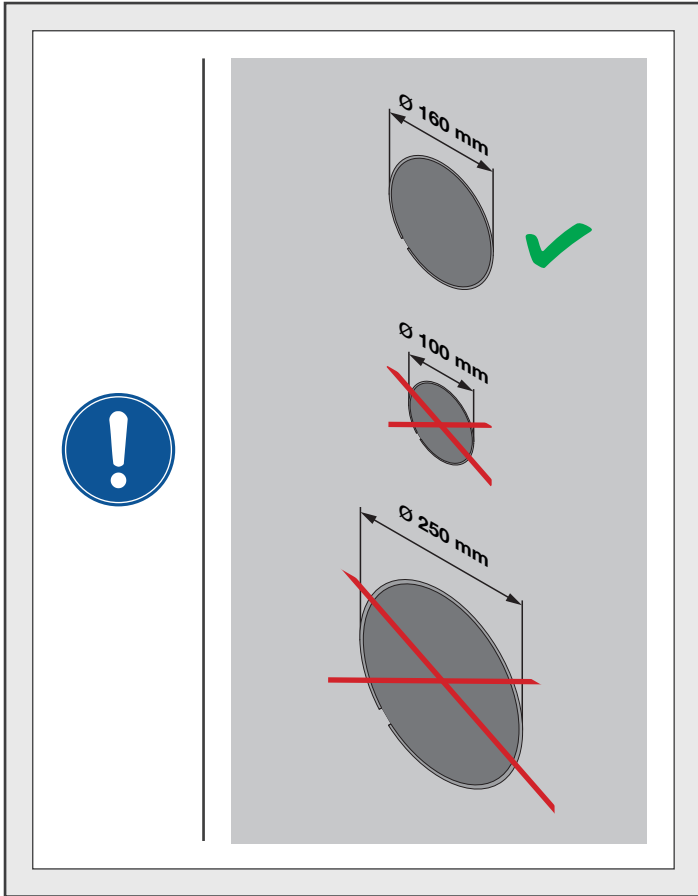

inVENTER

Filter

ePM1 55 %, Ø160

1004-0215

www.inventer.de

Connect: 6-9

Flair: 10-12

Download
Manual