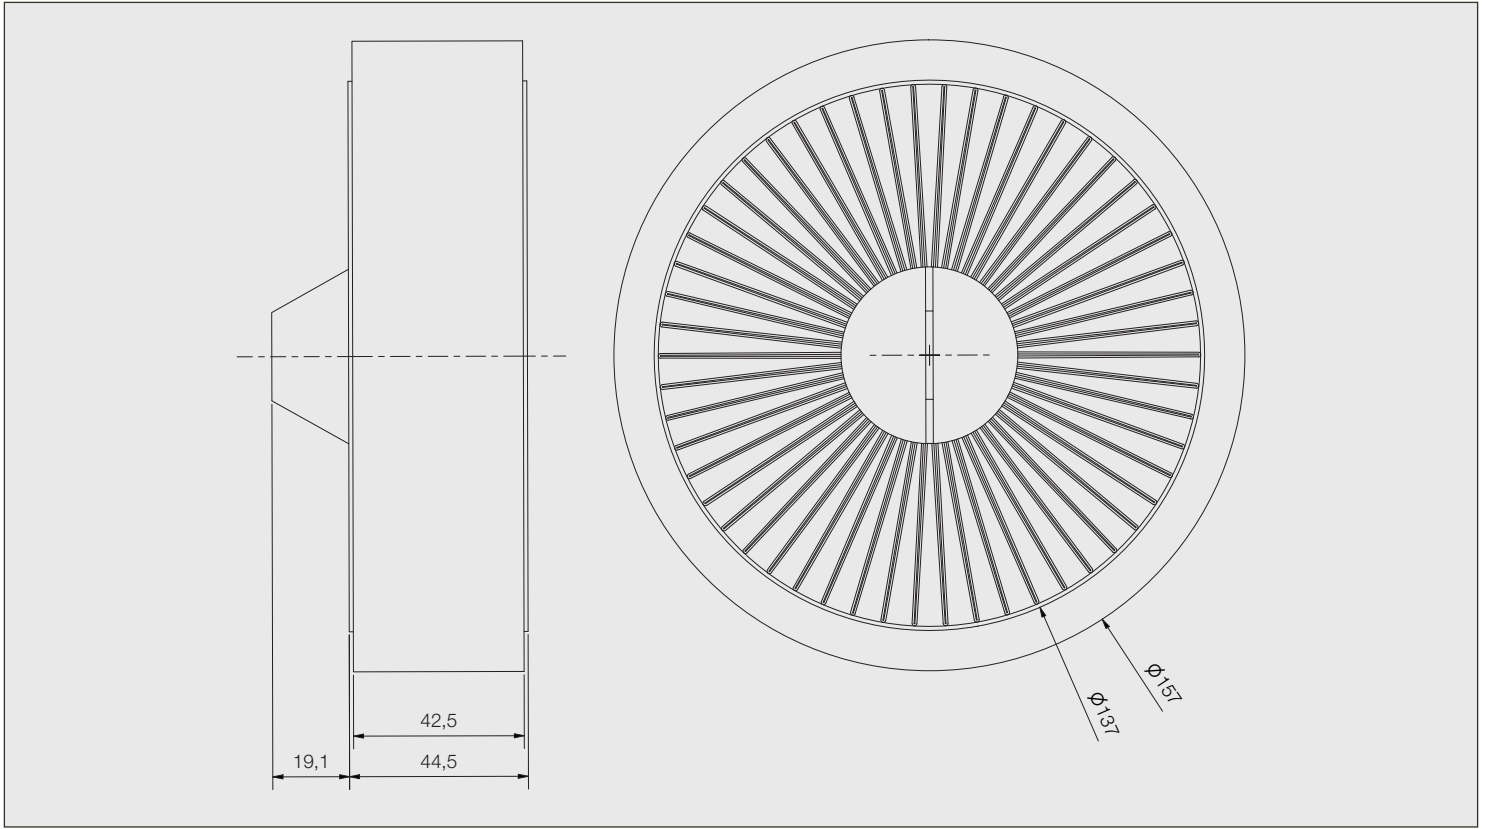

inVENTER

Filter

ePM1 55 %, Ø160

1004-0215

www.inventer.de

Connect: 6-9

Flair: 10-12

Download
Manual