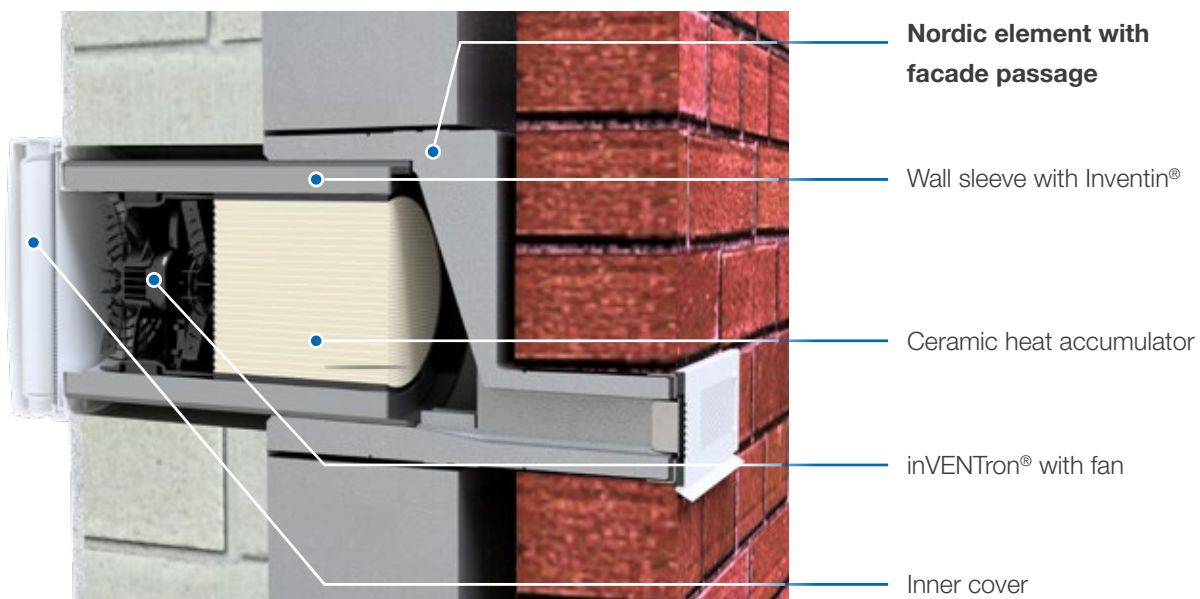

Example: iV14-Zero with Nordic external closure | Clinker facade